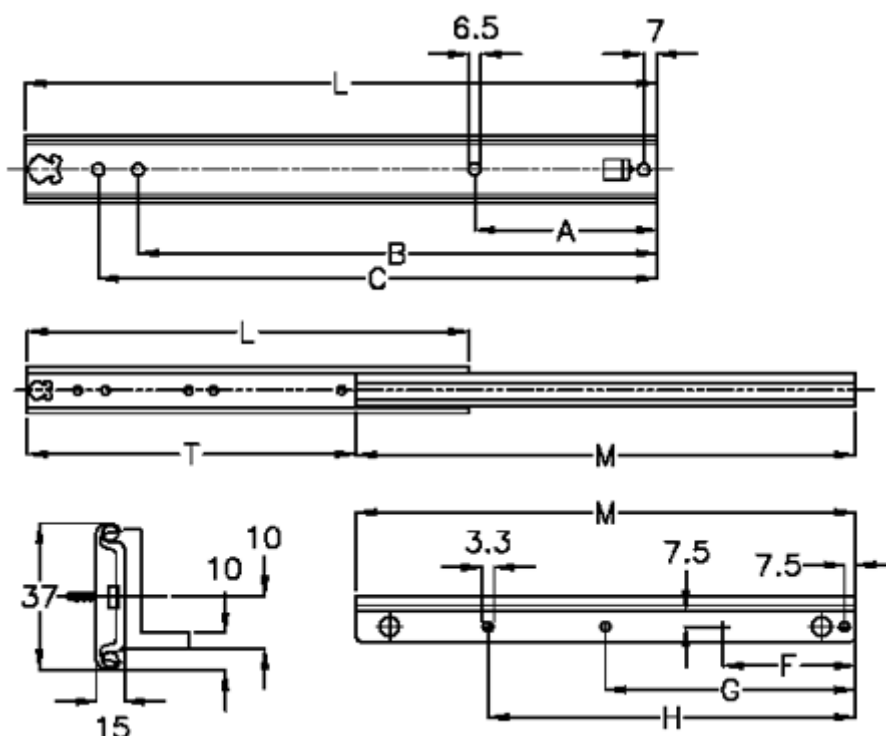

Article number: 11107240

Description: Thomas Regout Telescopic Slide 11107240 FINN3, 2-piece
Length 350 mm / load cap. 63 kg / extension 239 mm

Measures

| | | |
|----------------------------|---------|---------|
| A | = 135 | M = 335 |
| B | = 231 | T = 239 |
| C | = 263 | |
| F | = 114.2 | |
| G | = 220.8 | |
| H | = 327.5 | |
| L | = 350 | |
| Load capacity side mounted | = 48 | |